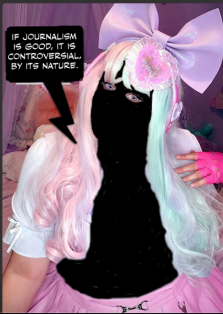

Screenshot 2023-10-02 at 18.12.41